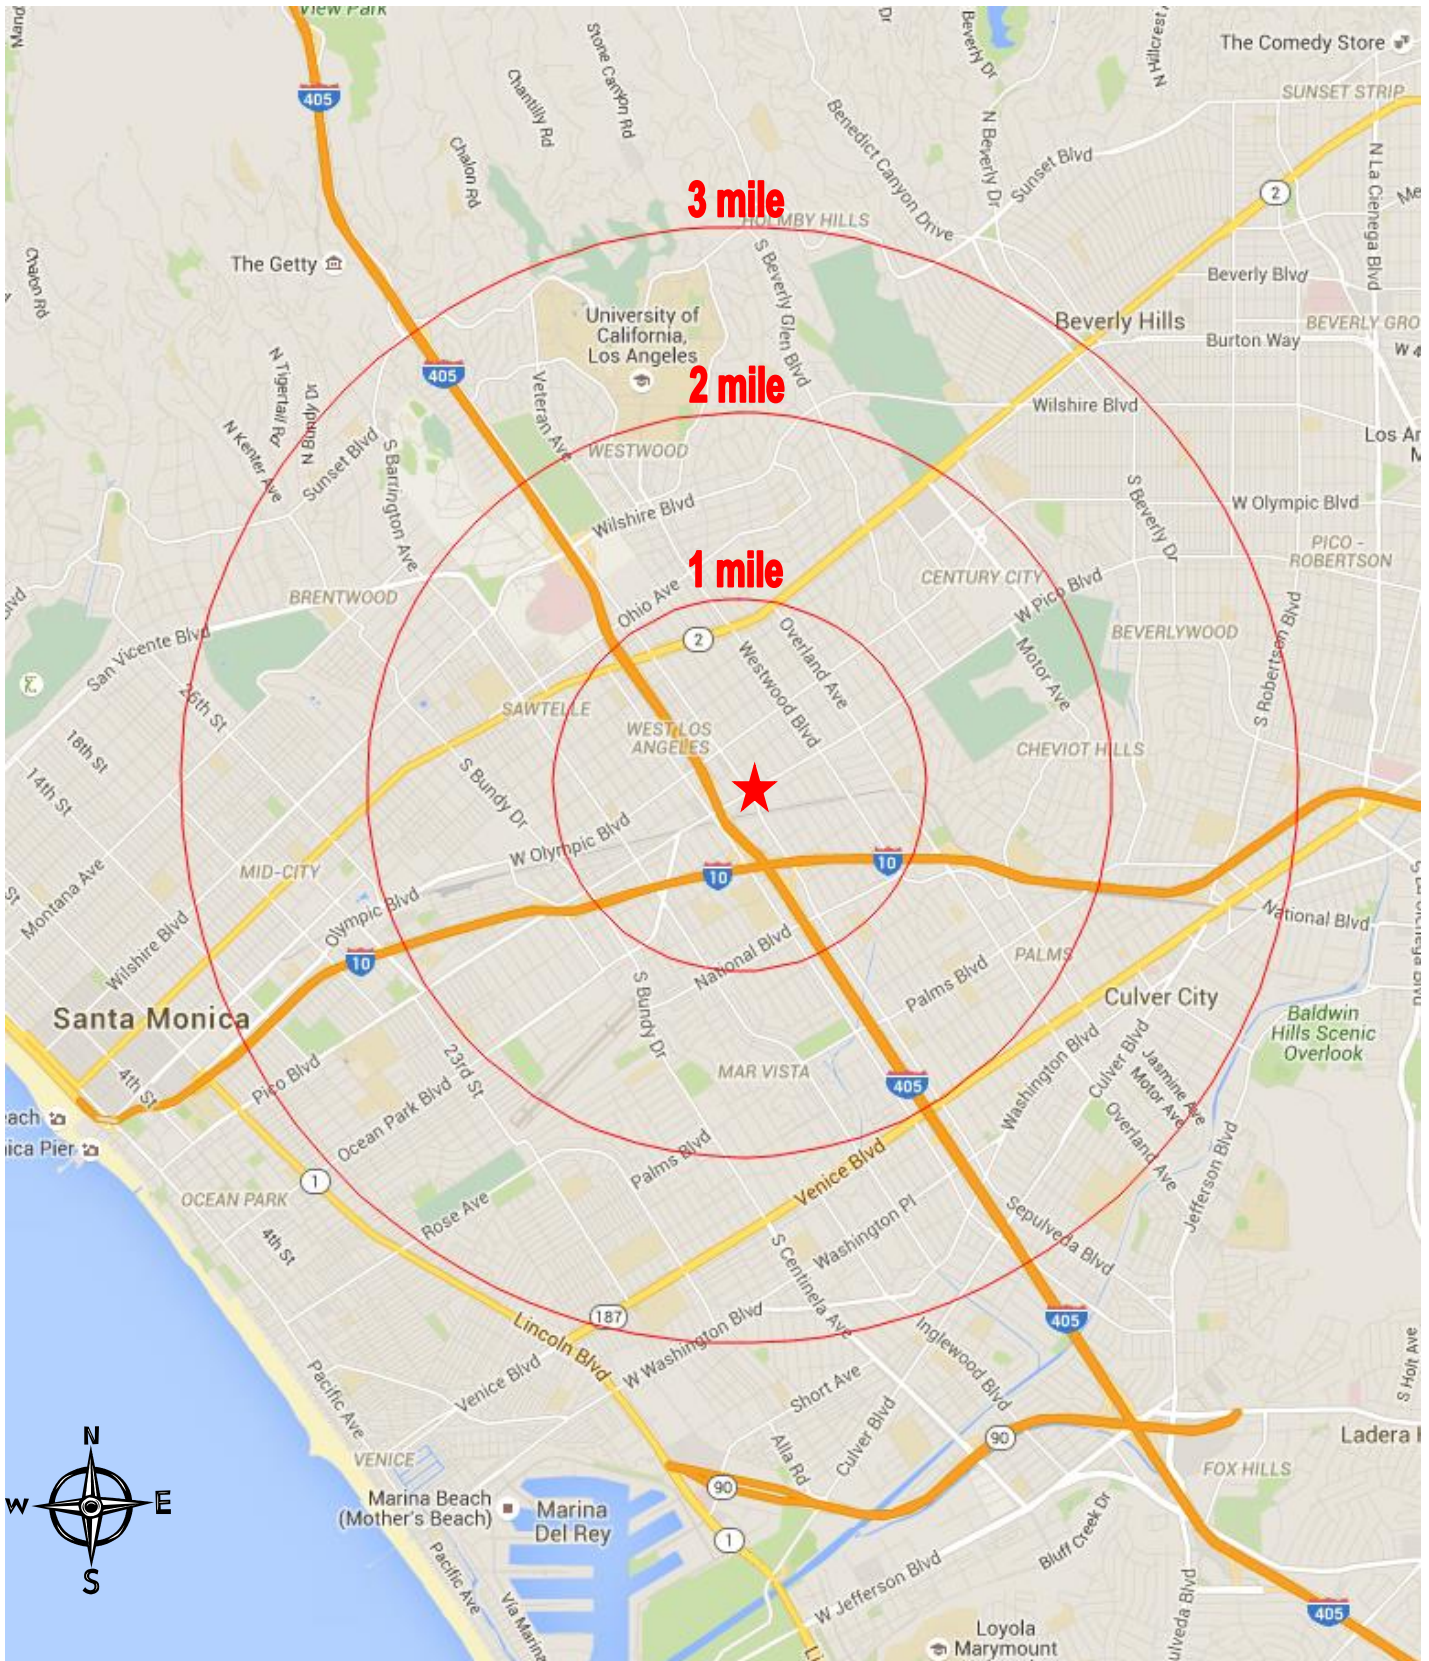

Area Map

2321 & 2347 Sepulveda Boulevard
Los Angeles, CA 90064

The information contained on this map is for illustration purposes only, not drawn to scale, and not intended to make any representation or warranty as to the identity or location of any existing or proposed tenant(s) or landmark(s). It is your responsibility to independently confirm its accuracy and completeness. You and your advisors should conduct a careful and independent investigation to determine to your satisfaction the suitability of the property for your needs. Westside Retail, Inc. 2017